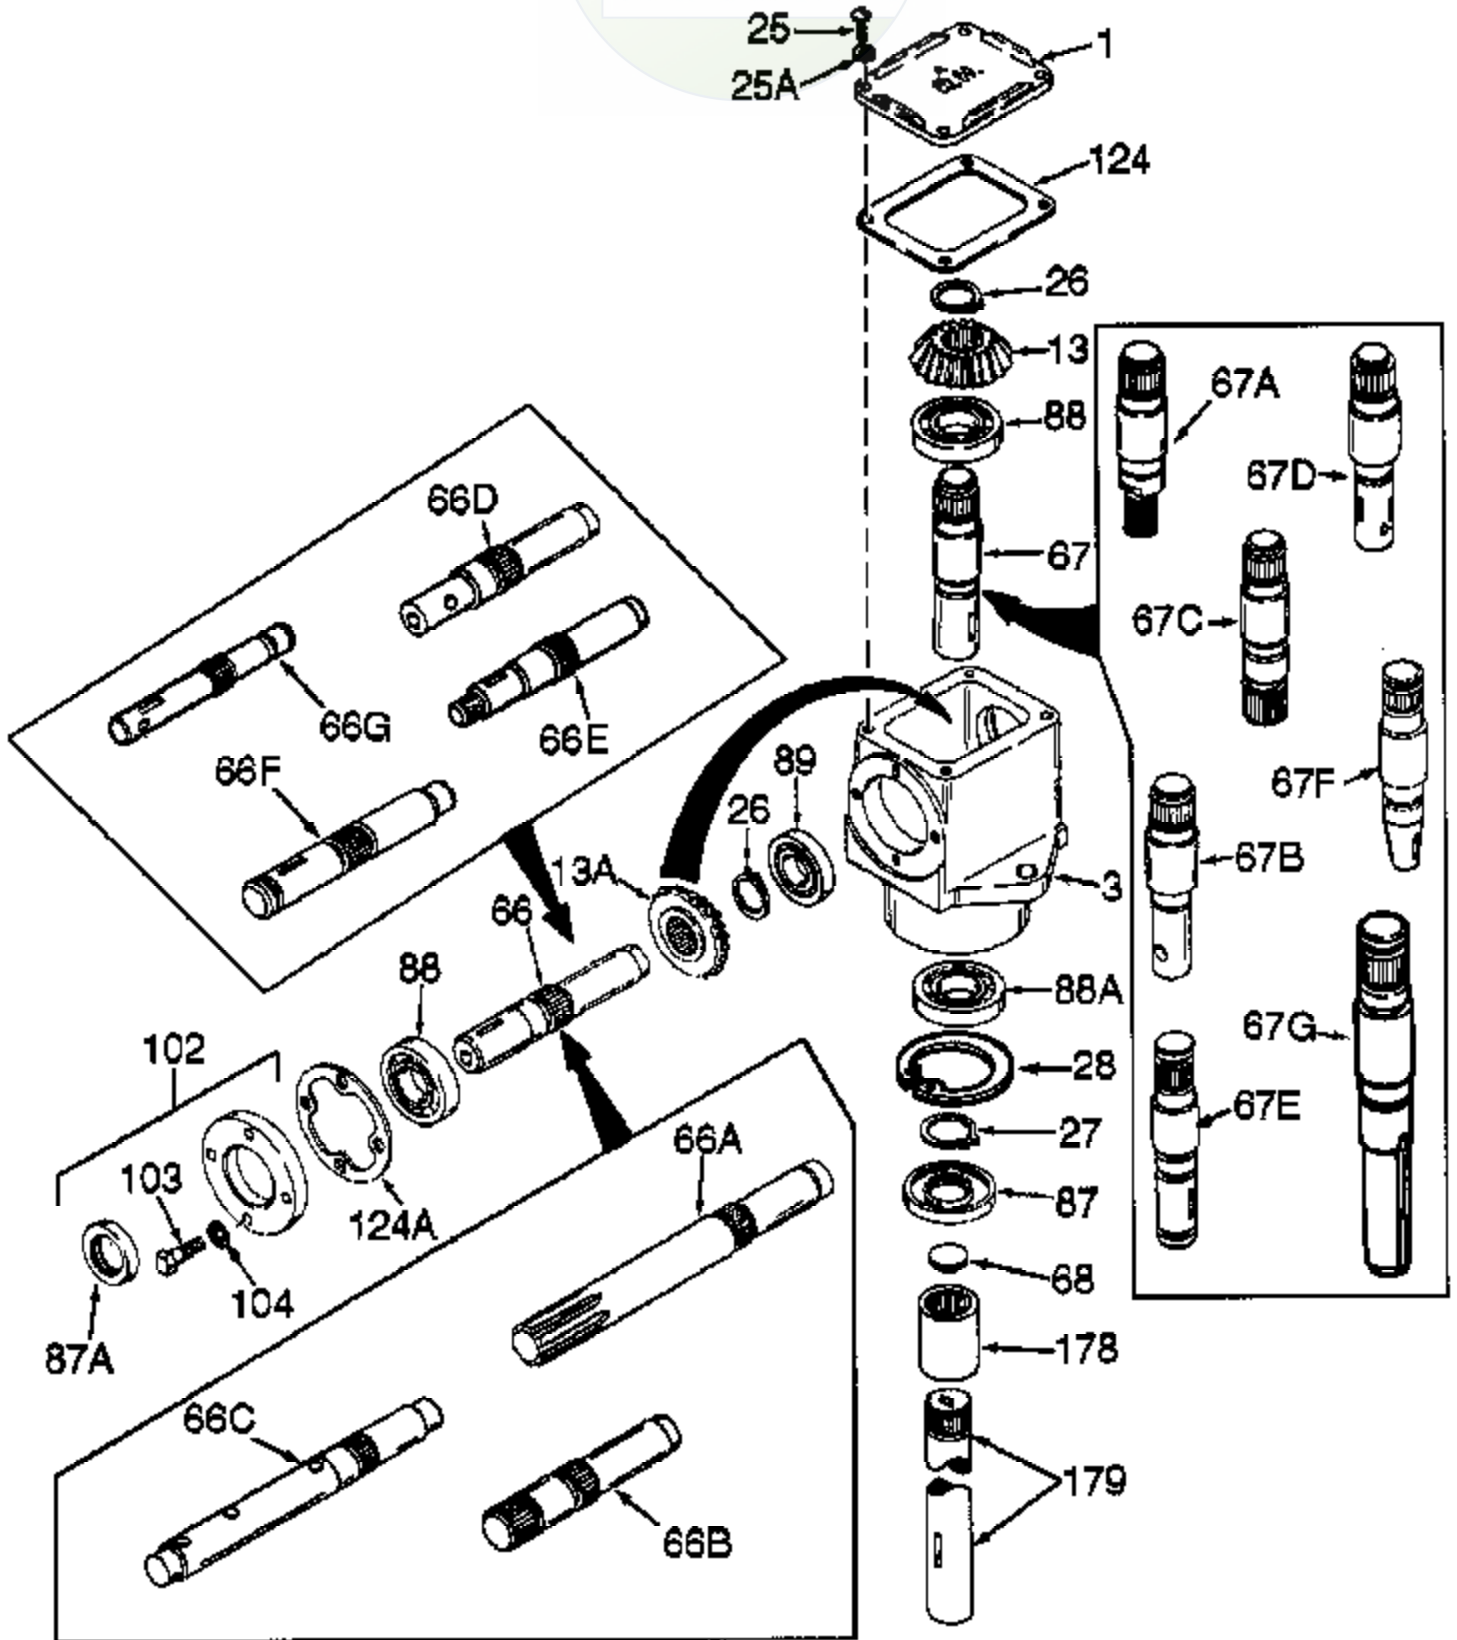

JOIST

SICHER IST DAS:
DAS ORIGINAL

Ref #	Part Number	Qty	Description
1	772034		Right Hand Cover
3	770026A		Right Angle Drive Housing
13	778046		Miter Gear (22 teeth)(7/8" ID)
13A	778046		Miter Gear (22 teeth)(7/8" ID)
25	792025		Screw, 10-24 x 1/2"
26	788018		Snap Ring
27	788019		Snap Ring
66F	776059A		Input Shaft (5-7/32" long)
67C	776110		Output Shaft (3-29/32" long)
68	788039		Felt Disc
87A	788031		Oil Seal
87	788029		Oil Seal
88	780034	RAD-2037-P91	Ball Bearing
88A	780034	Peerless	Ball Bearing
89	780024		Ball Bearing
102	786029		Retainer Cap & Seal (Incl. 87A & 103)
103	792026		Screw, 1/4-20 x 7/8"
124A	788030B		Cap Gasket
124	788028		Cover Gasket
178	786028		Output Shaft Coupling
179	776111		Output Connector Shaft